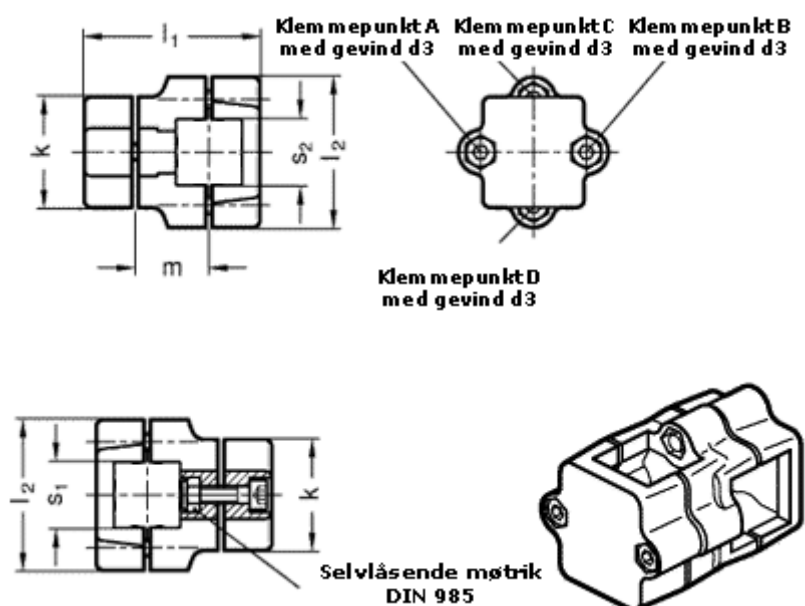

Article number: 20134V45V45762SW
Description: E+G Two-way Connector
GN134-V45-V45-76-2-SW

Measures

Adjustable clamp lever = GN 911-M10-55 have to be ordred separately

d3	= M10
k	= 76
l1	= 125.0
l2	= 98
m	= 55.0
s1	= 45
s2	= 45